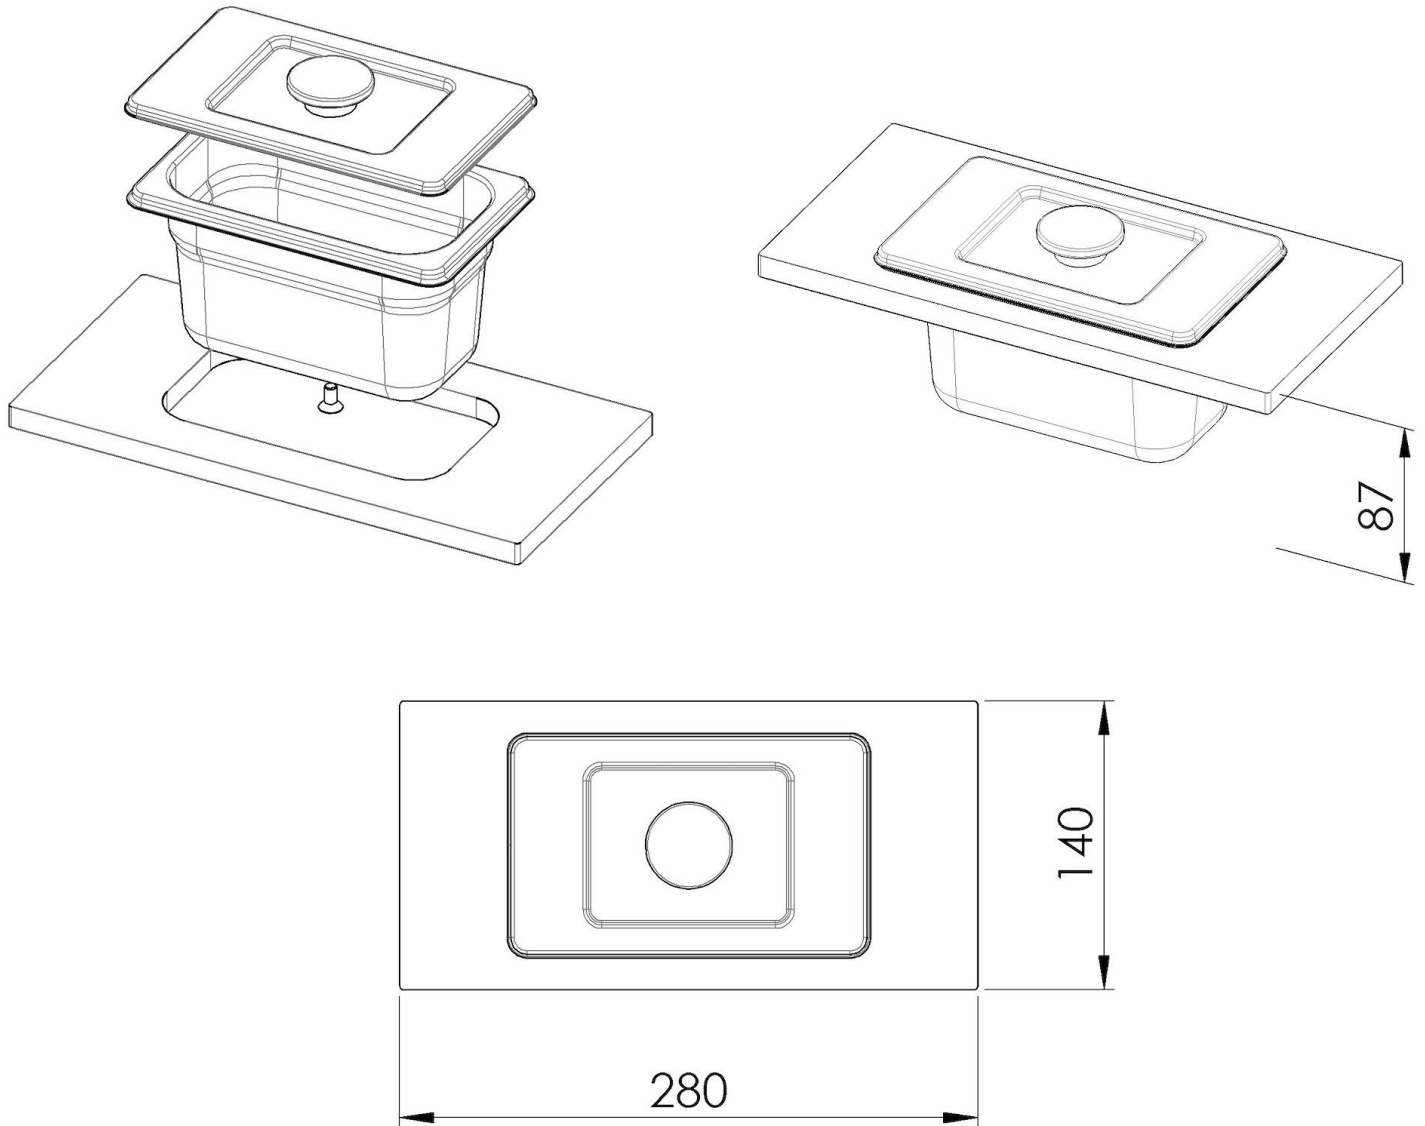

Kit "E"

Stainless steel bowl with lid

Accessories equipped troughs

Code: 8100 705

DETAILS

Equipped troughs accessories Stainless steel bowl with lid

Material Stainless steel

Texture Brushed in line

Finish Foster brushed

Type Standard

Dimensions 28 x 14 cm

Length 2 unit - Standard

Key to understanding the accessories The lengths of the channels and accessories are indicated in “units”; for the composition, the sum of the “units” of the accessories must be the same as the length in “units” of the channel.

TECHNICAL DATA

8100 705

1 x supporto black / 1 x black support
1 x vaschetta inox / 1 x stainless steel tray